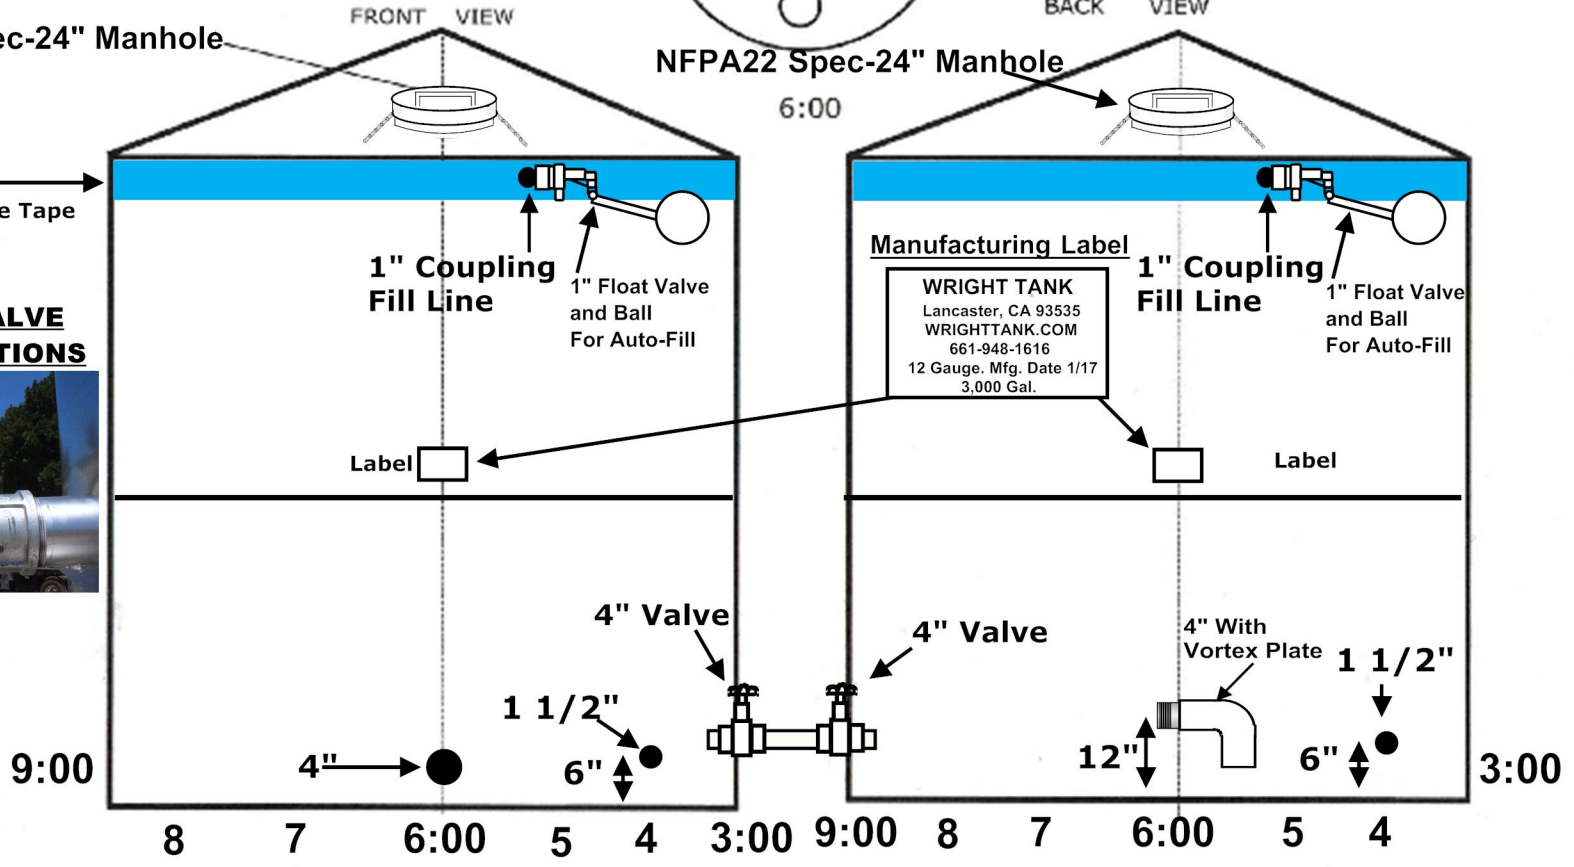

NFPA22 Spec-24" Manhole

FRONT VIEW

NFPA22 Spec-24" Manhole

BACK VIEW

2 X 2" Reflective Tape

FIRE VALVE CONNECTIONS

12 Gauge Galvanized Steel