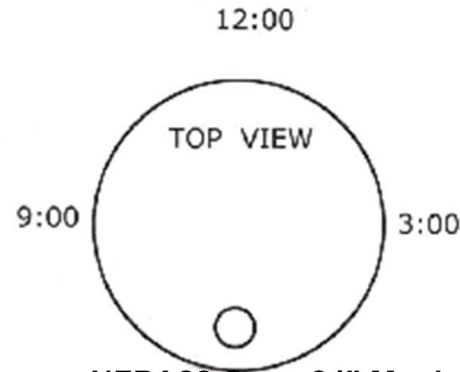

42544 VALLEY LINE RD.
 LANCASTER, CA 93535
 PHONE: (661) 948-1616
 FAX: (661) 948-2239
 WWW.WRIGHTTANK.COM

Customer:
 Phone #
 Tank Size 3,000 Gal.
 Diameter 96" X 96" High
 Epoxy Inside: YES NO
 Gravel: YES NO
 Ring: YES NO
 Change Out: YES NO
 Haul Off: YES NO

NFPA22 Spec-24" Manhole

FRONT VIEW

NFPA22 Spec-24" Manhole

BACK VIEW

2 X 2" Reflective Tape

FIRE VALVE CONNECTIONS

12 Gauge Galvanized Steel